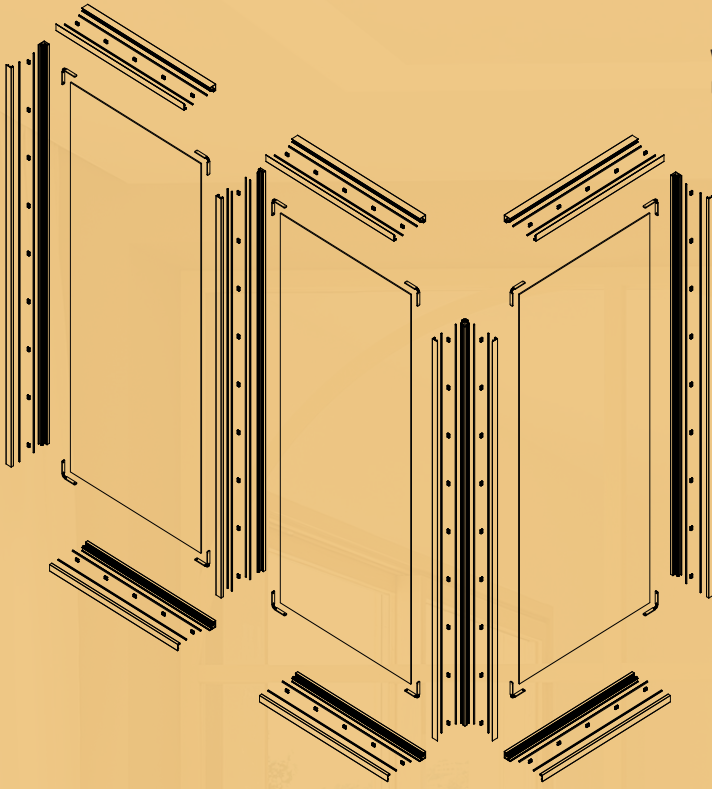

The V40 glass partition system allows the integration of a swing door with visible or invisible hinges, transom or full-height.

PRODUCT ADVANTAGES :

- > Simple to manufacture, assemble and install (straight cuts, clip-on glazing beads, bracket-based assembly).
- > Sleek design & Art Deco: Straight lines and/or curves (40x50mm).
- > Full-height - For a high-end finish.
- > 6-8 mm centred infill : glass or decorative panel.
- > Easy integration of the swing door - with or without transom.
- > Choice between visible or invisible hinges.
- > Infinite customisation : crossbars, self adhesive flat profile, curved flat profile.
- > Choice of lock - roller, bolt or magnetic.

V40 avec
crossbars and corner
post

V40 with
crossbars

POSSIBLE CONFIGURATIONS

Full-height V40
+vertical crossbars

Full-height V40
+vertical crossbars
+ horizontal crossbars

Full-height V40
+ crossbars
+ swing door